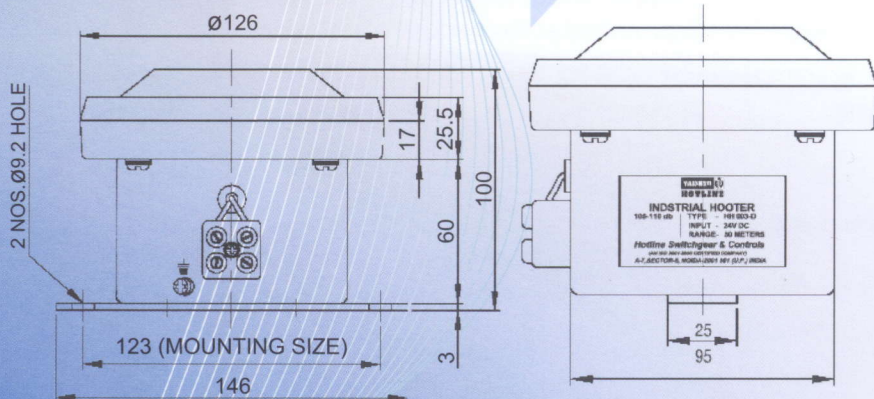

INDUSTRIAL HOOTER HH-000 SERIES

APPLICATION

Control Rooms
 Power Stations
 Industrial Vehicles
 Process Industries

All Dimensions in mm

INTRODUCTION

"Vaishno Hotline" Industrial Hooters are designed for control rooms, power stations and continuous process industries. The unit is housed in a dust and vermin proof die cast aluminium enclosure, surface coated with hard baked paint with an attractive finish. The audio output level ranges from 100 db to 120 db with effective range in normal conditions of noise as 50 meters. Terminal block suitable from 2.5 square mm cable is provided to connect the supply.

"Vaishno Hotline" Hooters are available in a wide range of voltage from 12 V to 440 V AC as well as in DC upto 220 V.

Each unit is thoroughly tested for **high voltage, insulation resistance and absolute quality.**

SALIENT FEATURES

- Die cast Aluminum Body
- Highly insulated
- Terminal provided for power supply
- Audio output from 100 db to 120 db
- Range - 12 V to 440 V AC
- 12 V to 220 V DC
- Operating voltage range - 80% to 120% of Rated Voltage-