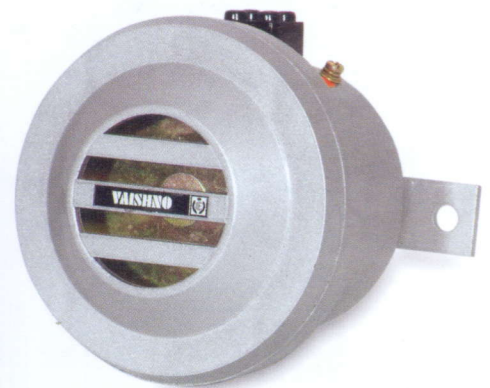

INDUSTRIAL HOOTER HH-000 SERIES

APPLICATION

Control Rooms
 Power Stations
 Industrial Vehicles
 Process Industries

All Dimensions in mm

INTRODUCTION

"Vaishno Hotline" Industrial Hooters are designed for control rooms, power stations and continuous process industries. The unit is housed in a dust and vermin proof die cast aluminium enclosure, surface coated with hard baked paint with an attractive finish. The audio output level ranges from 100 db to 120 db with effective range in normal conditions of noise as 50 meters. Terminal block suitable from 2.5 square mm cable is provided to connect the supply.

"Vaishno Hotline" Hooters are available in a wide range of voltage from 12 V to 440 V AC as well as in DC upto 220 V.

Each unit is thoroughly tested for **high voltage, insulation resistance and absolute quality.**

SALIENT FEATURES

- Die cast Aluminum Body
- Highly insulated
- Terminal provided for power supply
- Audio output from 100 db to 120 db
- Range - 12 V to 440 V AC
- 12 V to 220 V DC
- Operating voltage range - 80% to 120% of Rated Voltage-